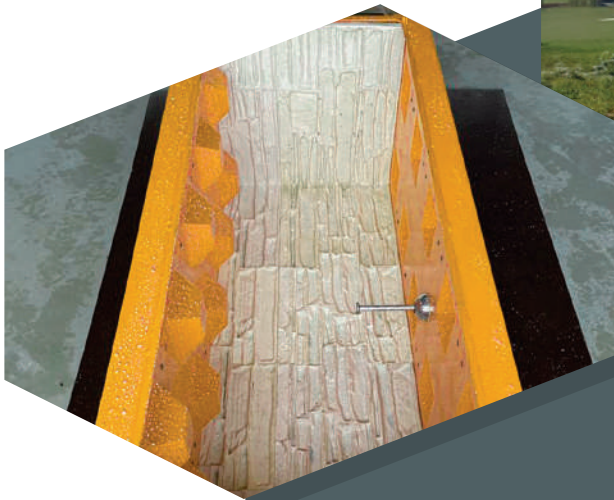

Unrivalled rendering and durability

MATRICE
art

Matrice Art offers you high quality products with a final visual rendering close to real stone facing, thanks to the deep inlays of the motif on the concrete. **Our matrices are guaranteed for 1000 uses when following guidelines.**